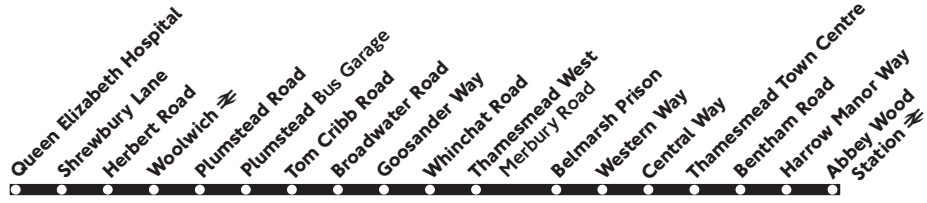

244

Daily

Queen Elizabeth Hospital - Thamesmead - Abbey Wood

Monday - Friday

Queen Elizabeth Hospital	0515	0535	0555	0615	0635				1850	1905	1920	1935	1950	2005	2025	2045	2105	2125	2145
Shooters Hill Police Station	0518	0538	0558	0618	0638				1855	1910	1925	1940	1955	2008	2028	2048	2108	2128	2148
Shooters Hill Bull	0521	0541	0601	0621	0641	Then			1858	1913	1928	1943	1958	2011	2031	2051	2111	2131	2151
Herbert Road Plumstead Common Road	0526	0546	0606	0626	0646	about			1903	1918	1933	1948	2003	2016	2036	2056	2116	2136	2156
Woolwich Arsenal Station	0529	0549	0609	0629	0649	every			1907	1922	1937	1952	2006	2019	2039	2059	2119	2139	2159
Plumstead Bus Garage	0532	0552	0612	0632	0652	12			1912	1927	1942	1957	2011	2024	2044	2104	2124	2144	2204
Broadwaters Goosander Way	0534	0554	0614	0634	0654	minutes			1914	1929	1944	1959	2013	2026	2046	2106	2126	2146	2206
Belmarsh Prison	0539	0559	0619	0639	0659	until			1919	1934	1949	2004	2018	2031	2051	2111	2131	2151	2211
Thamesmead Town Centre	0543	0603	0623	0643	0704				1923	1938	1953	2008	2022	2035	2055	2115	2135	2155	2215
Thamesmead Bentham Road	0544	0604	0624	0644	0705				1924	1939	1954	2009	2023	2036	2056	2116	2136	2156	2216
Abbey Wood Station	0551	0611	0631	0651	0713				1931	1946	2001	2016	2030	2043	2103	2123	2143	2203	2223

Saturday (also Good Friday)

Queen Elizabeth Hospital	0515			0735	0750	0805	0820	0832	0844	0856				1920	1935	1950	2005	2025	2045
Shooters Hill Police Station	0518			0738	0753	0808	0823	0835	0847	0900				1923	1938	1953	2008	2028	2048
Shooters Hill Bull	0521			0741	0756	0811	0826	0838	0850	0903	Then			1926	1941	1956	2011	2031	2051
Herbert Road Plumstead Common Road	0526	Then		0746	0801	0816	0831	0843	0855	0908	about			1931	1946	2001	2016	2036	2056
Woolwich Arsenal Station	0529	every		0749	0804	0819	0834	0846	0859	0913	every			1934	1949	2004	2019	2039	2059
Plumstead Bus Garage	0532	20		0752	0807	0822	0837	0850	0904	0918	12			1939	1954	2009	2024	2044	2104
Broadwaters Goosander Way	0534	minutes		0754	0809	0824	0839	0853	0907	0921	minutes			1941	1956	2011	2026	2046	2106
Belmarsh Prison	0539	until		0759	0814	0829	0844	0858	0912	0926	until			1946	2001	2016	2031	2051	2111
Thamesmead Town Centre	0543			0803	0818	0833	0848	0903	0917	0931				1950	2005	2020	2035	2055	2115
Thamesmead Bentham Road	0544			0804	0819	0834	0849	0904	0918	0932				1951	2006	2021	2036	2056	2116
Abbey Wood Station	0551			0811	0827	0842	0857	0912	0926	0940				1958	2013	2028	2043	2103	2123

Sunday and other Public Holidays